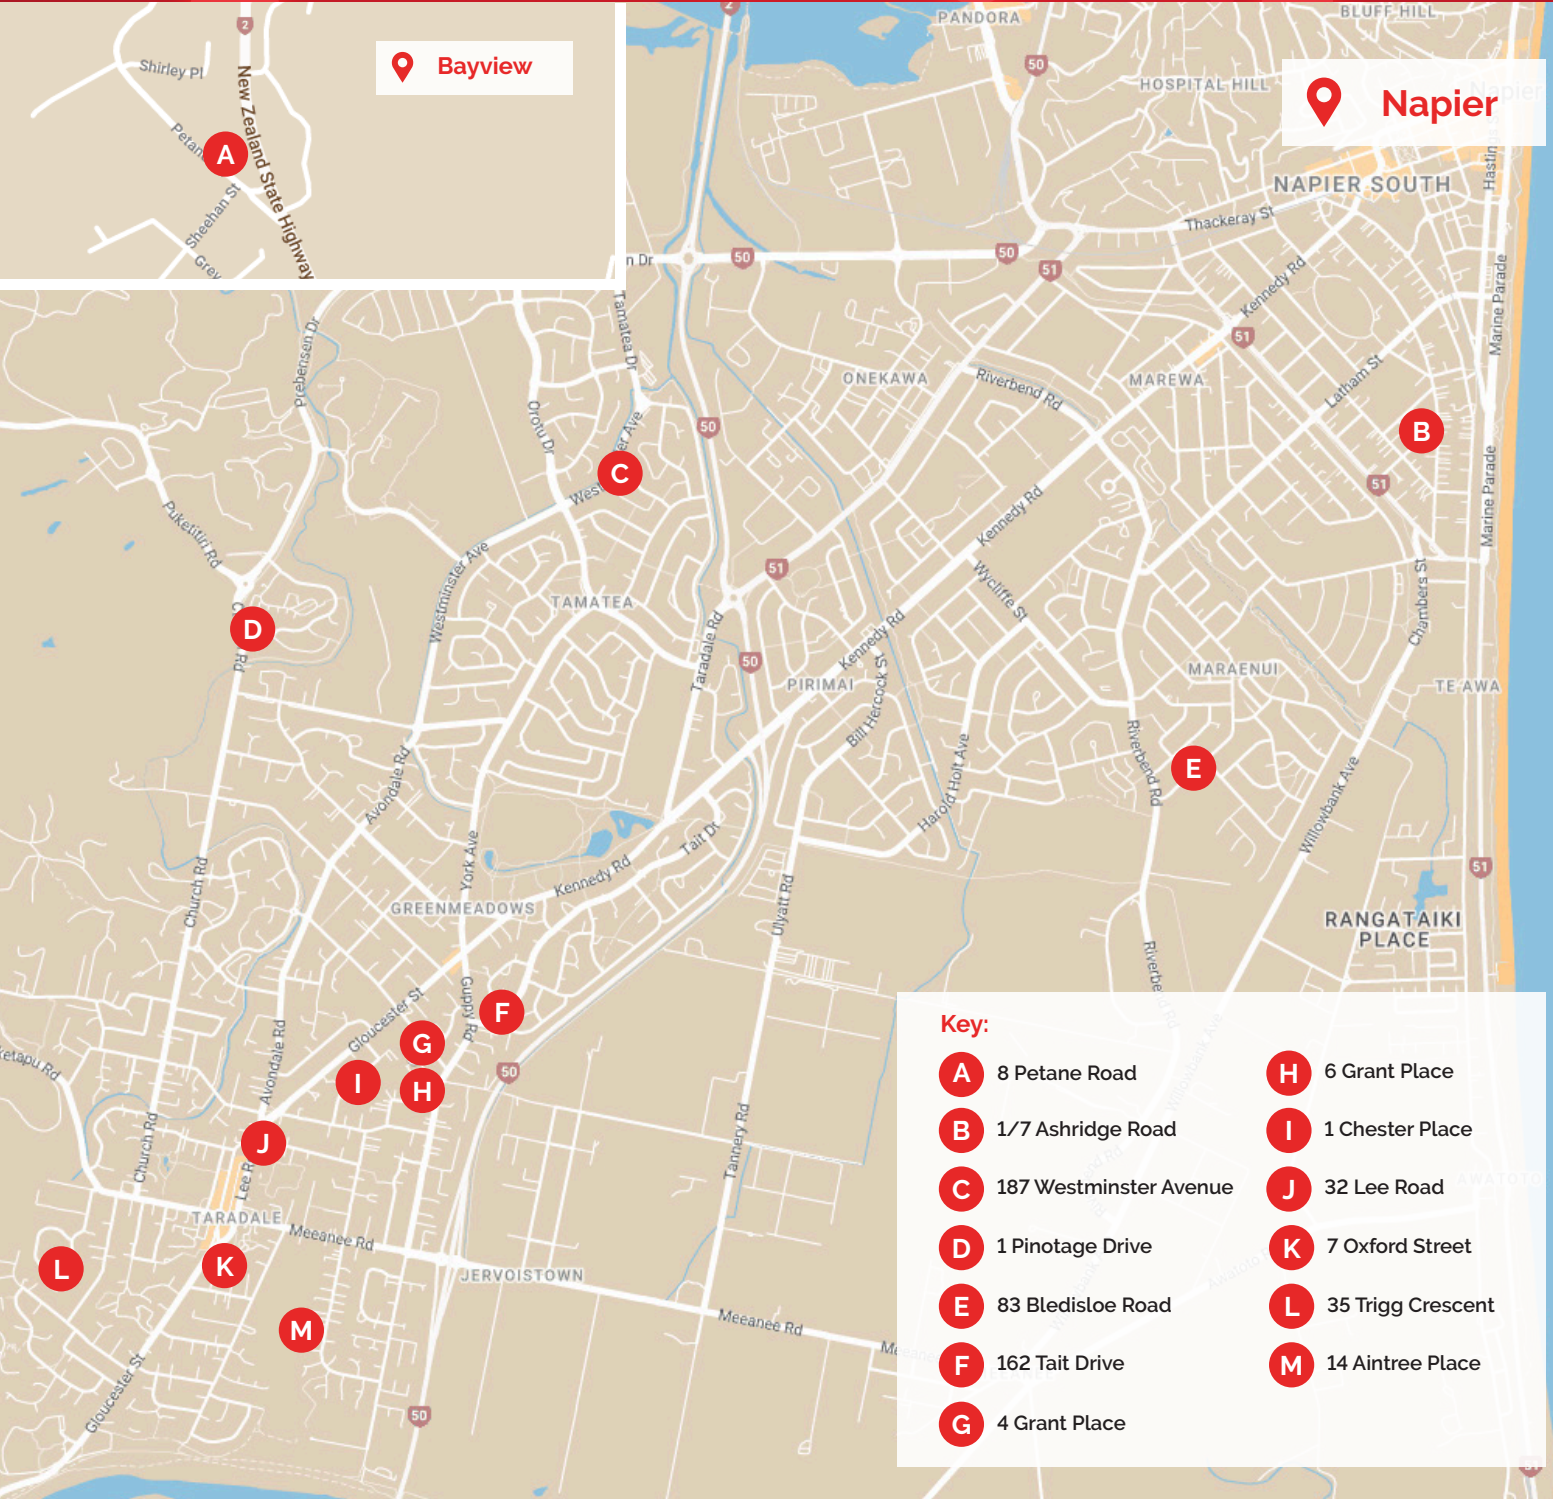

# TREMAINS Christmas LIGHTS

# Napier & Taradale

Christmas Lights will be on from  
the 1st - 22nd of December

With big thanks to Santa's little helpers:

Scan the QR code to  
download the official  
Tremains Christmas Lights  
map to your phone

# Hastings & Havelock North

Christmas Lights will be on from  
the 1st - 22nd of December

**Key:**

<b>A</b> 21 Beamish Street	<b>G</b> 918 Francis Hicks Avenue
<b>B</b> 11 Greenlea Place	<b>H</b> 407 Southampton Street West
<b>C</b> 1010 Waipuna Street	<b>I</b> 1209 Norfolk Crescent
<b>D</b> 507 Whitehead Road	<b>J</b> 536 Wall Road
<b>E</b> 903 Townshend Place	<b>K</b> 7 Waipatu Settlement Road
<b>F</b> 425B Collinge Road	<b>L</b> 56 Russell Robertson Drive

With big thanks to Santa's little helpers:

Scan the QR code to  
download the official  
Tremains Christmas Lights  
map to your phone